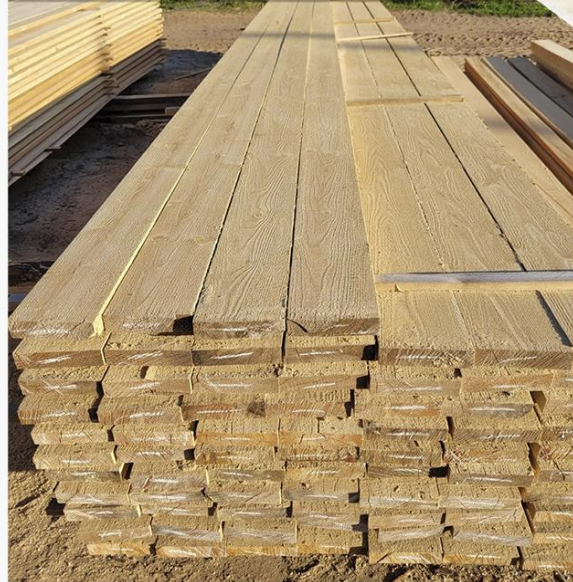

Commercial Offer

Want custom dimensions or an other breed?
Make a request and we will offer!

Available volume per month:
500 to 1000 m³

+32 470 32 43 68

Contact by WhatsApp

Email: info@demotimber.com

Breed	Variety	Thickness	Width	Length	Edged	Unedged			
						Dry	Wet	Dry	
		mm.	mm.	mm.		EUR/m³	EUR/m³	EUR/m³	
Beech	A/B	30/40/50	90+	500 - 950		966			
				1000 - 1950		1 196			
				2000 - 4000		1 242	552	736	
Linden		60/70/80		500 - 950		1 058			
				1000 - 1950		1 288			
				2000 - 4000		1 334	667	805	
Ash	A/B	30/50	90+	500 - 950		1 426			
				1000 - 1950		2 001			
				2000 - 4000		2 231	989	1 380	
Oak	A/B	30	90+	500 - 950		1 426			
				1000 - 1950		2 001			
				2000 - 4000		2 231	1 035	1 495	
		50			500 - 950		2 415		
					1000 - 1950		2 760		
					2000 - 4000		3 105	1 955	2 645